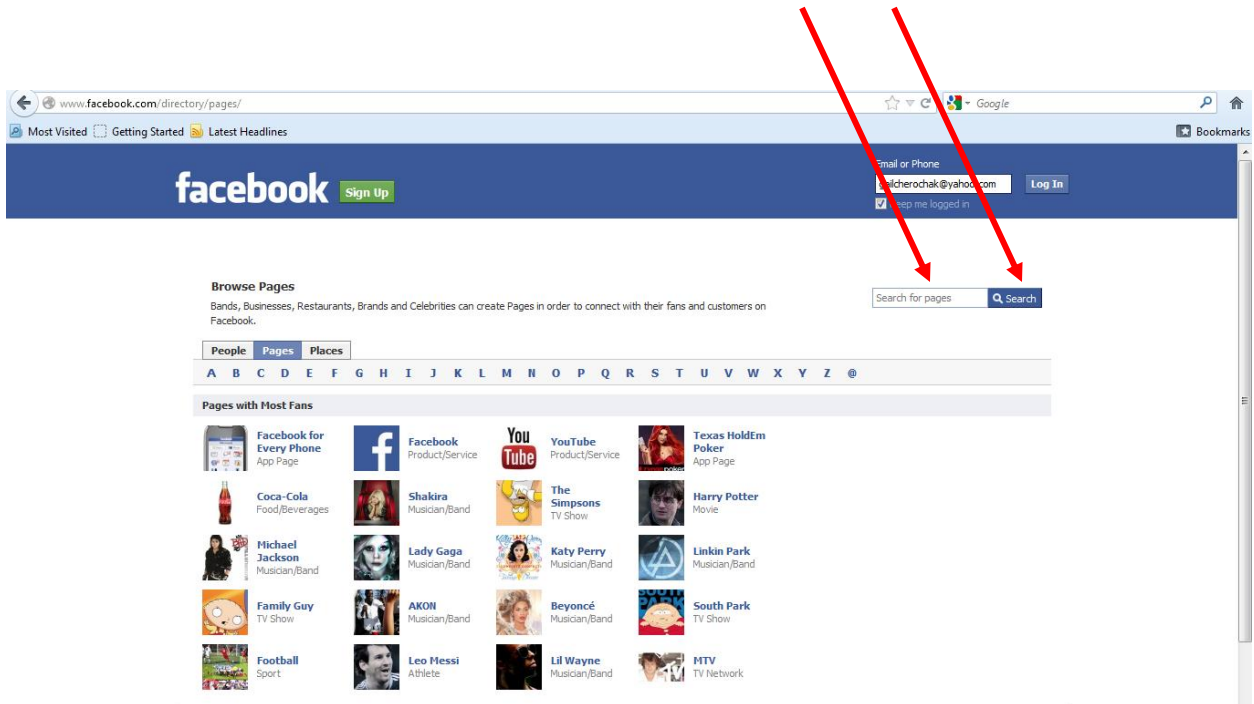

How to see Immanuel's Facebook page without joining Facebook

Begin from Immanuel's home page at www.immanuel-mnh.org.

Find and click on the Facebook icon. We have linked the icon to Immanuel's Facebook page. If you are a Facebook member, then Facebook will take you directly to our page. However, if you are not a Facebook member, you will see this blue Sign Up page:

At the very bottom of that page, in the fine print, click on "Pages".

This will display the A-Z browsing page below. Click where it says "Search for pages" and type "Immanuel Lutheran Church Manchester NH", then click on the blue Search button.