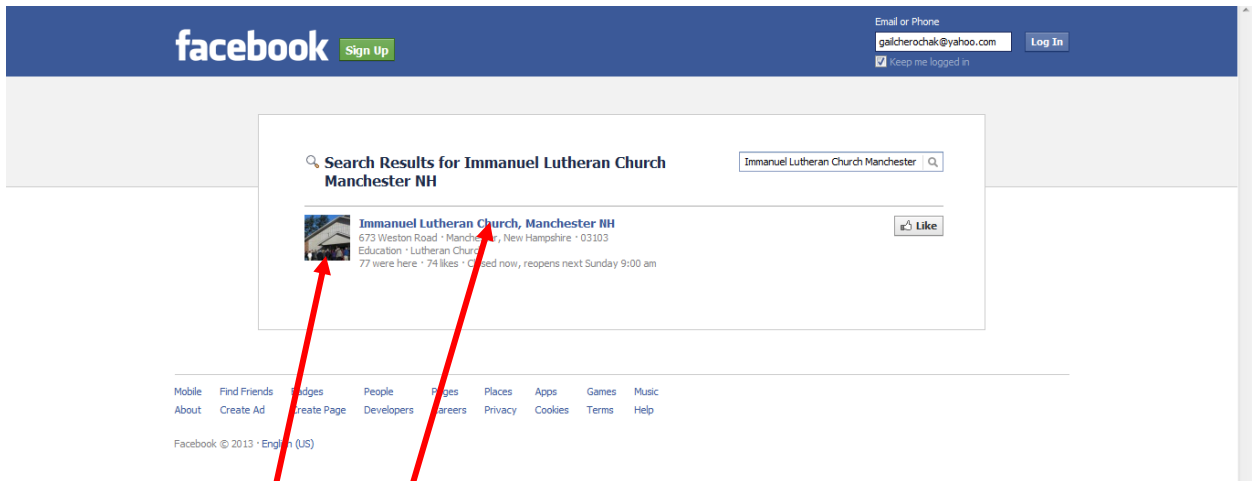

Click on our photo or name, and you'll arrive at our Facebook page. Thanks for visiting us!

The Board of Evangelism