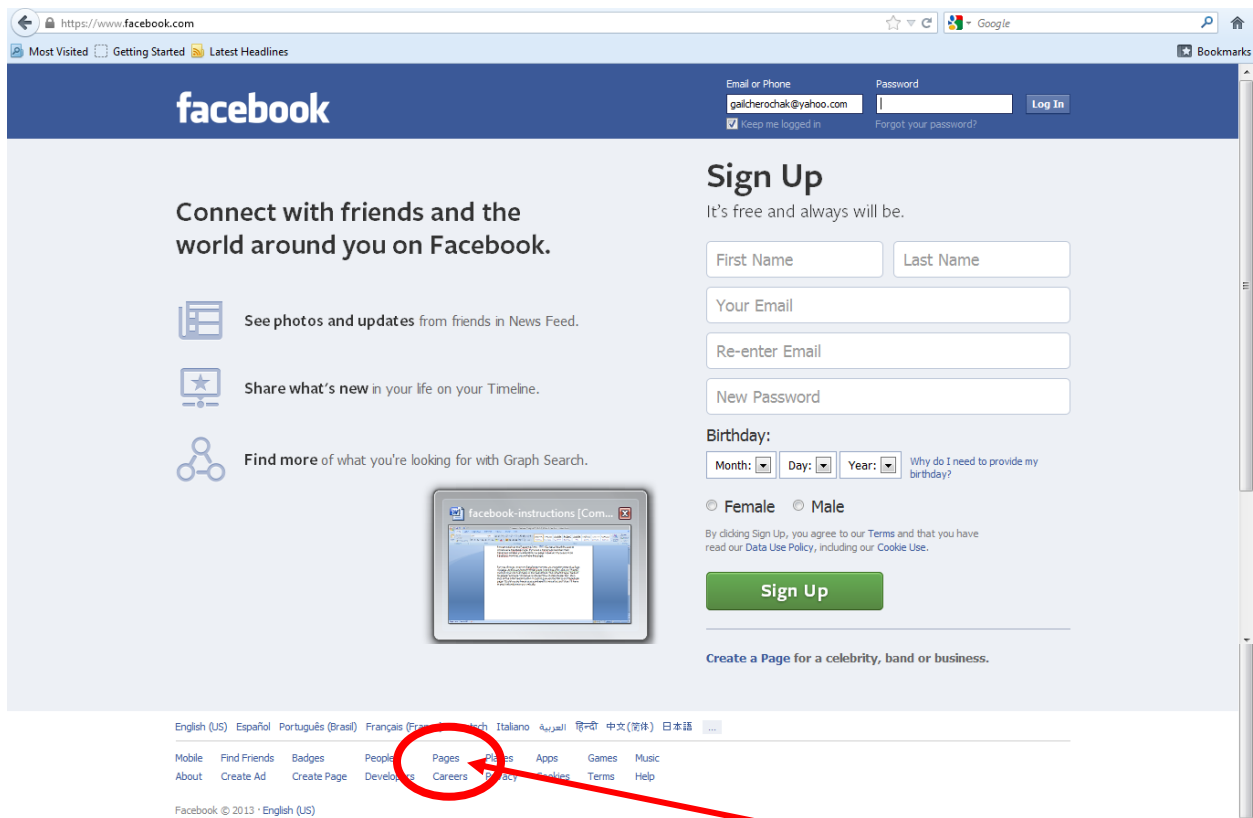

How to see Immanuel's Facebook page without joining Facebook

Begin from Immanuel's home page at www.immanuel-mnh.org.

Find and click on the Facebook icon. We have linked the icon to Immanuel's Facebook page. If you are a Facebook member, then Facebook will take you directly to our page. However, if you are not a Facebook member, you will see this blue Sign Up page:

At the very bottom of that page, in the fine print, click on "Pages".

This will display the A-Z browsing page below. Click where it says "Search for pages" and type "Immanuel Lutheran Church Manchester NH", then click on the blue Search button.